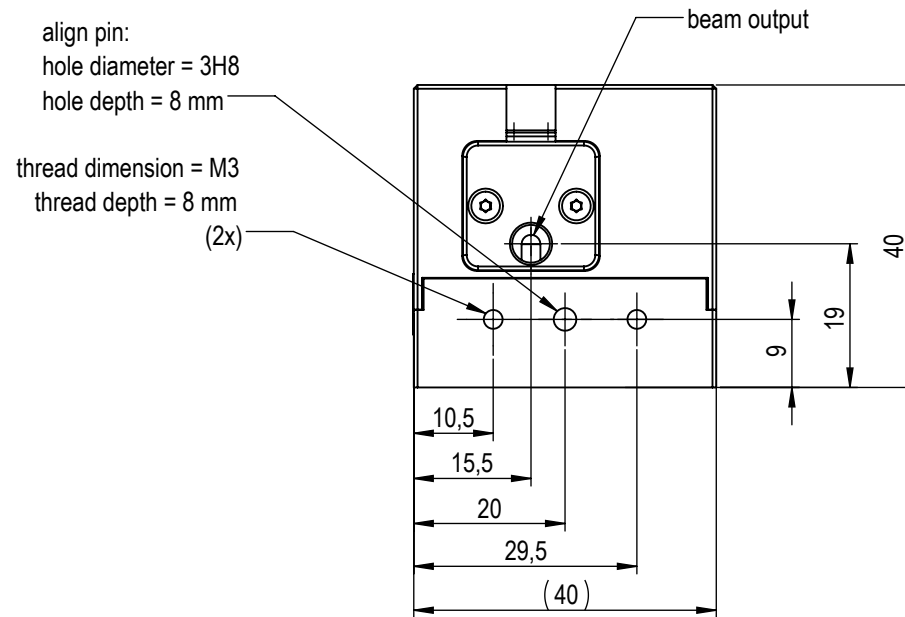

NOTE: This document is property of the company TOPTICA Photonics AG. All copyrights, trademarks, patents and other rights in connection herewith are expressly reserved to the company TOPTICA Photonics AG and no license is created hereby.

	title		scale
	iBeam smart		1:1
TOPTICA Photonics AG Tel.: 089-85837-0 Lochamer Schlag 19 Fax: 089-85837-200 82166 Gräfelfing Web: www.toptica.com	general tolerance	projection	sheet
dimensions are in mm view FRONT	DIN ISO 2768 - fH	 18.04.2024	4/7