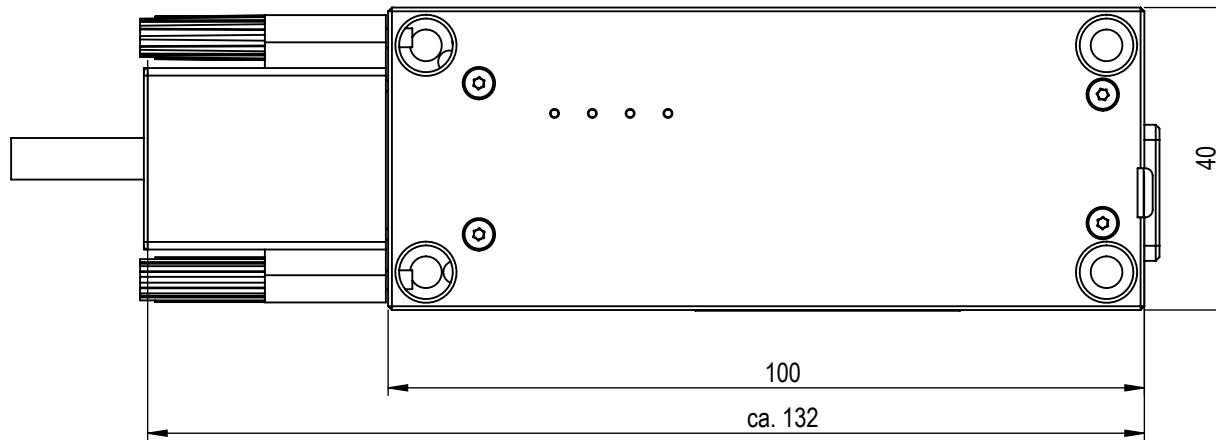

NOTE: This document is property of the company TOPTICA Photonics AG. All copyrights, trademarks, patents and other rights in connection herewith are expressly reserved to the company TOPTICA Photonics AG and no license is created hereby.

	title		scale
	iBeam smart		1:1
TOPTICA Photonics AG Tel.: 089-85837-0 Lochamer Schlag 19 Fax: 089-85837-200 82166 Gräfelfing Web: www.toptica.com	general tolerance	projection	sheet
dimensions are in mm view TOP	DIN ISO 2768 - fH		date 18.04.2024 2/7