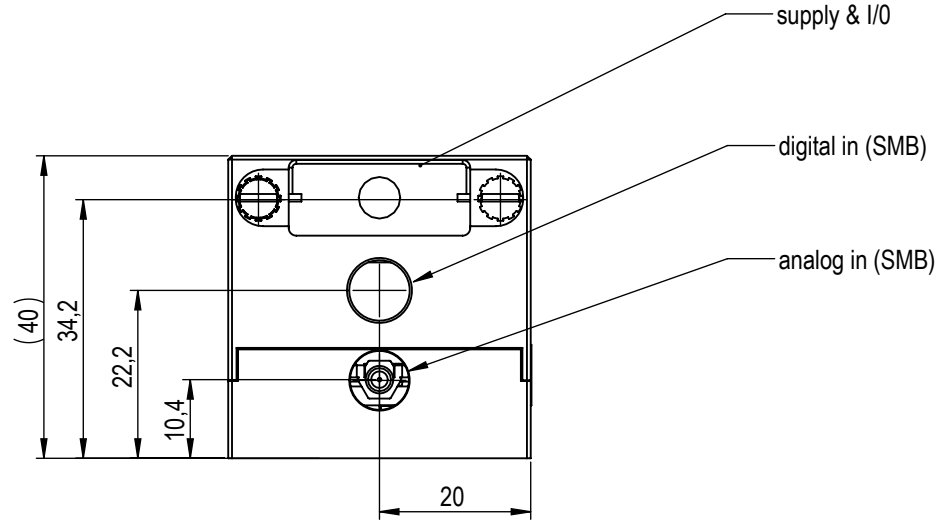

NOTE: This document is property of the company TOPTICA Photonics AG. All copyrights, trademarks, patents and other rights in connection herewith are expressly reserved to the company TOPTICA Photonics AG and no license is created hereby.

  TOPTICA Photonics AG Tel.: 089-85837-0 Lochhamer Schlag 19 Fax: 089-85837-200 82166 Gräfelfing Web: www.toptica.com	title		scale
	iBeam smart		1:1
dimensions are in mm	general tolerance	projection	sheet
view BACK	DIN ISO 2768 - fH		5/7
		date	
		18.04.2024