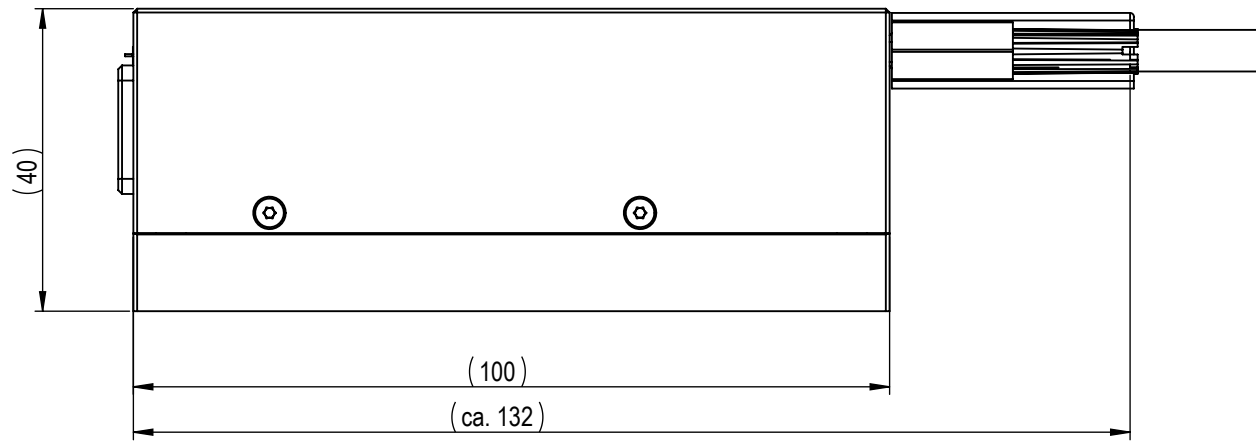

NOTE: This document is property of the company TOPTICA Photonics AG. All copyrights, trademarks, patents and other rights in connection herewith are expressly reserved to the company TOPTICA Photonics AG and no license is created hereby.

TOPTICA © TOPTICA Photonics AG Tel.: 089-85837-0 Lochhamer Schlag 19 Fax: 089-85837-200 82166 Gräfelfing Web: www.toptica.com	title		scale
	iBeam smart		1:1
dimensions are in mm	general tolerance	projection	sheet
view LEFT	DIN ISO 2768 - fH		7/7
		date	
		18.04.2024