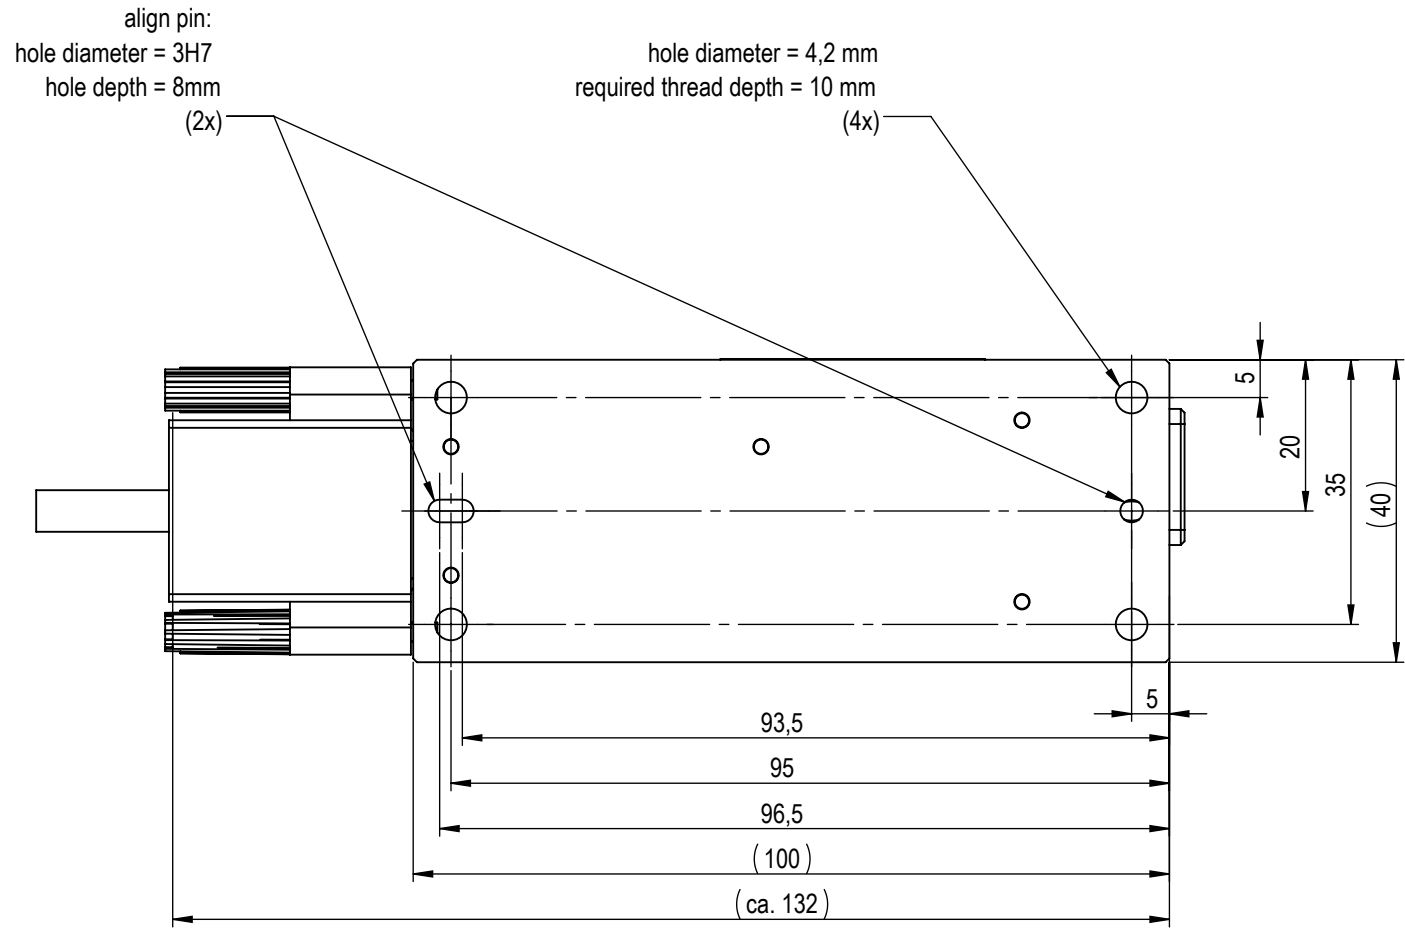

NOTE: This document is property of the company TOPTICA Photonics AG. All copyrights, trademarks, patents and other rights in connection herewith are expressly reserved to the company TOPTICA Photonics AG and no license is created hereby.

  TOPTICA Photonics AG Tel.: 089-85837-0 Lochamer Schlag 19 Fax: 089-85837-200 82166 Gräfelfing Web: www.toptica.com	title		scale
	iBeam smart		1:1
dimensions are in mm	general tolerance	projection	sheet
view BOTTOM	DIN ISO 2768 - fH		date 18.04.2024
			3/7