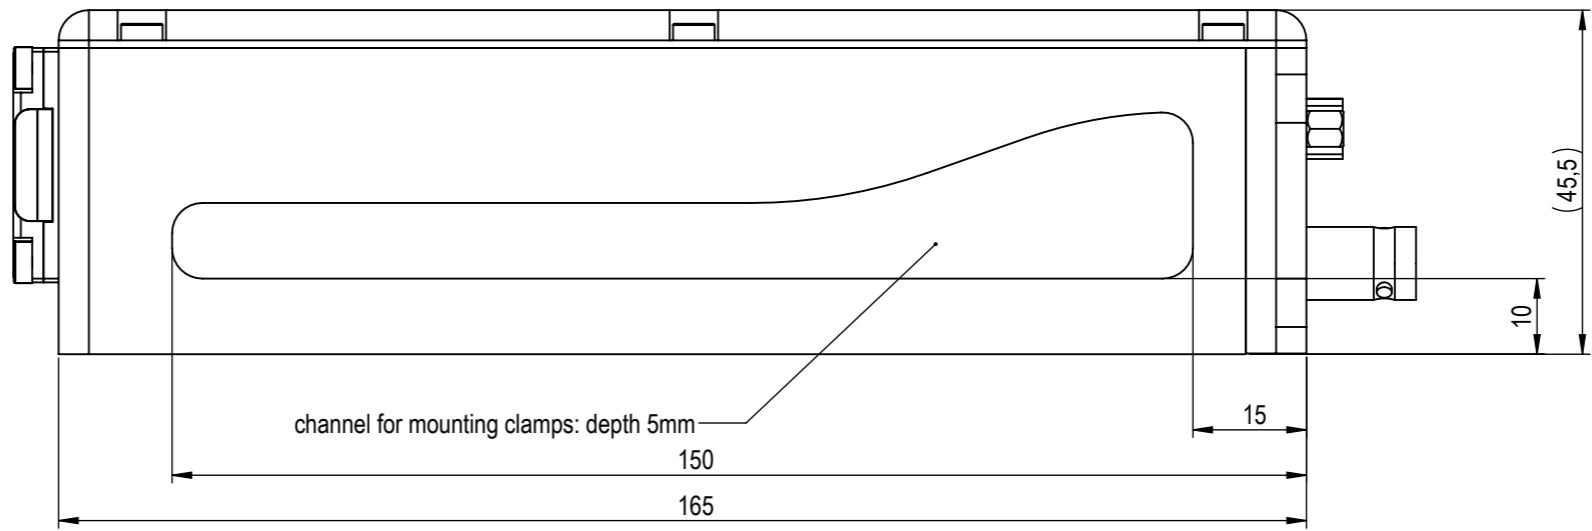

NOTE: This document is property of the company TOPTICA Photonics AG. All copyrights, trademarks, patents and other rights in connection herewith are expressly reserved to the company TOPTICA Photonics AG and no license is created hereby.

	title		scale
	DFB pro		1:1
TOPTICA Photonics AG Tel.: 089-85837-0 Lochhamer Schlag 19 Fax.: 089-85837-200 82166 Grafelfing Web: www.toptica.com	general tolerance	projection	format
dimensions are in mm view LEFT	DIN ISO 2768 - mK		A3
		date	sheet
		09.04.2024	7/7