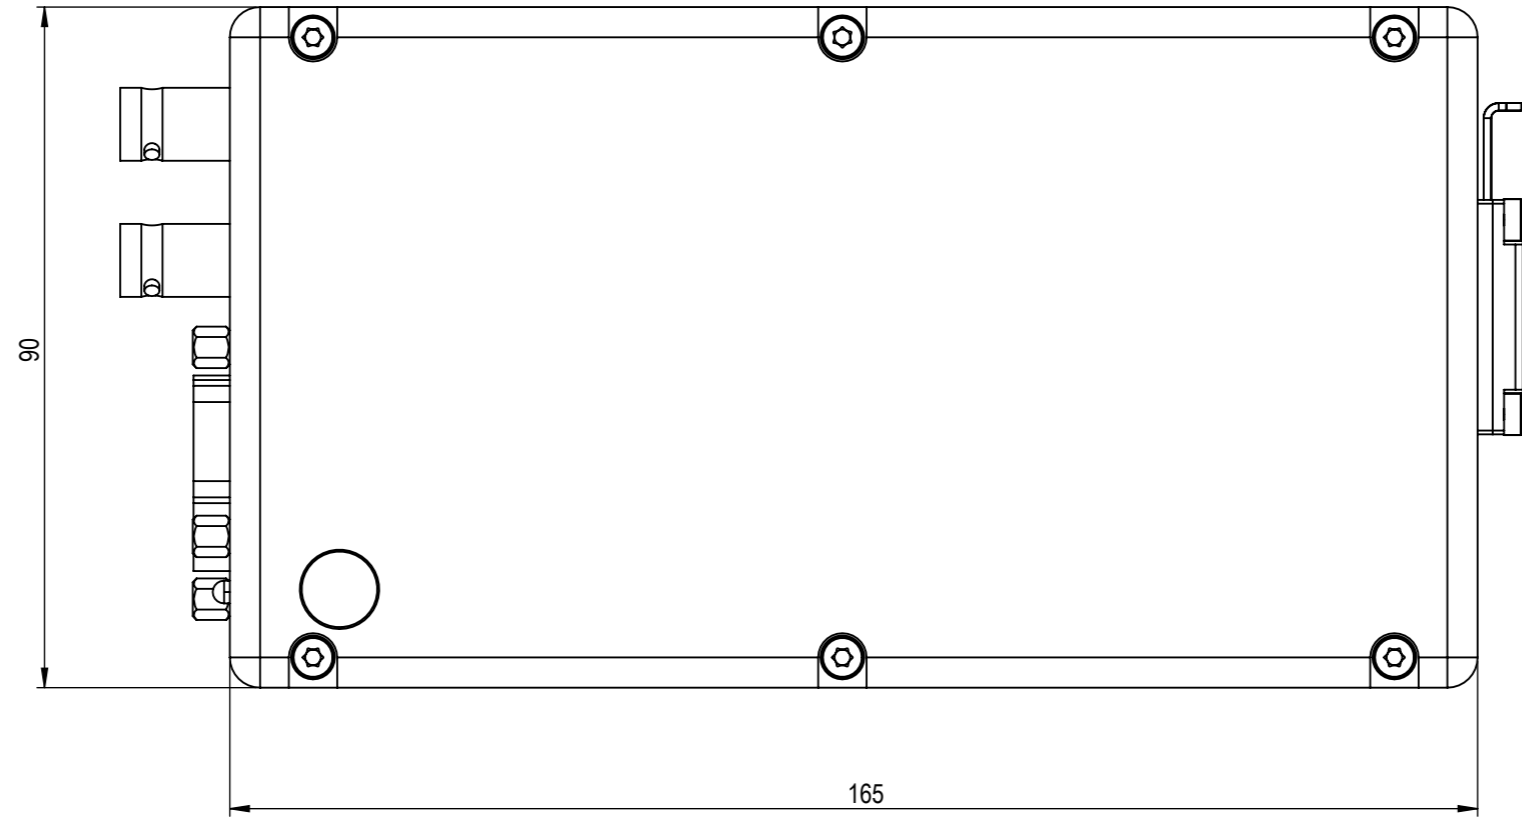

NOTE: This document is property of the company TOPTICA Photonics AG. All copyrights, trademarks, patents and other rights in connection herewith are expressly reserved to the company TOPTICA Photonics AG and no license is created hereby.

	title		scale
	DFB pro		1:1
TOPTICA Photonics AG Tel.: 089-85837-0 Lochhamer Schlag 19 Fax: 089-85837-200 82166 Grafelfing Web: www.toptica.com	general tolerance	projection	format
dimensions are in mm view TOP	DIN ISO 2768 - mK		A3
		date	sheet
		09.04.2024	2/7