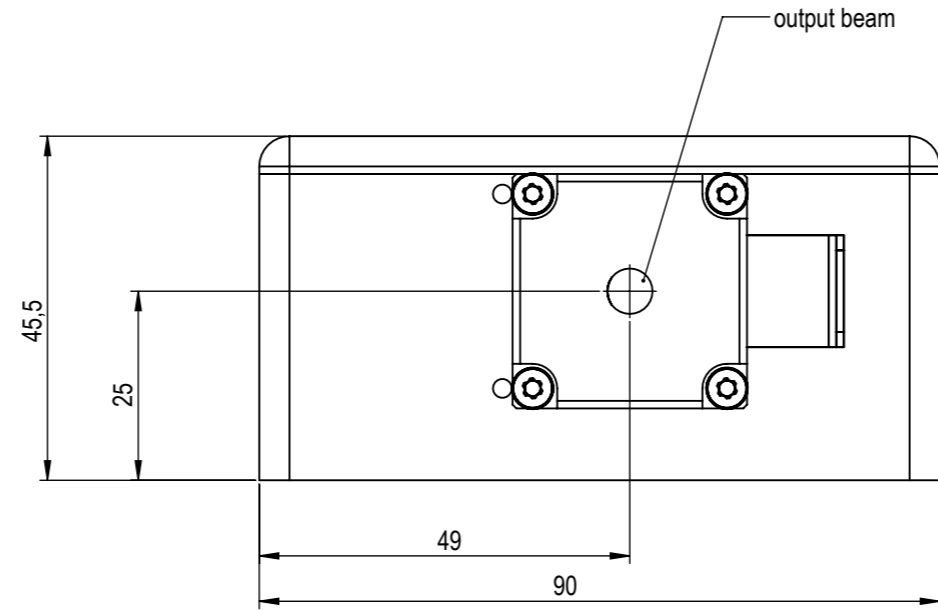

NOTE: This document is property of the company TOPTICA Photonics AG. All copyrights, trademarks, patents and other rights in connection herewith are expressly reserved to the company TOPTICA Photonics AG and no license is created hereby.

  TOPTICA Photonics AG Tel.: 089-85837-0 Lochhamer Schlag 19 Fax.: 089-85837-200 82166 Grafelfing Web: www.toptica.com	title	scale
	DFB pro	1:1
dimensions are in mm	general tolerance	projection
view FRONT	DIN ISO 2768 - mK	
	date	sheet
	9.04.2024	4/7