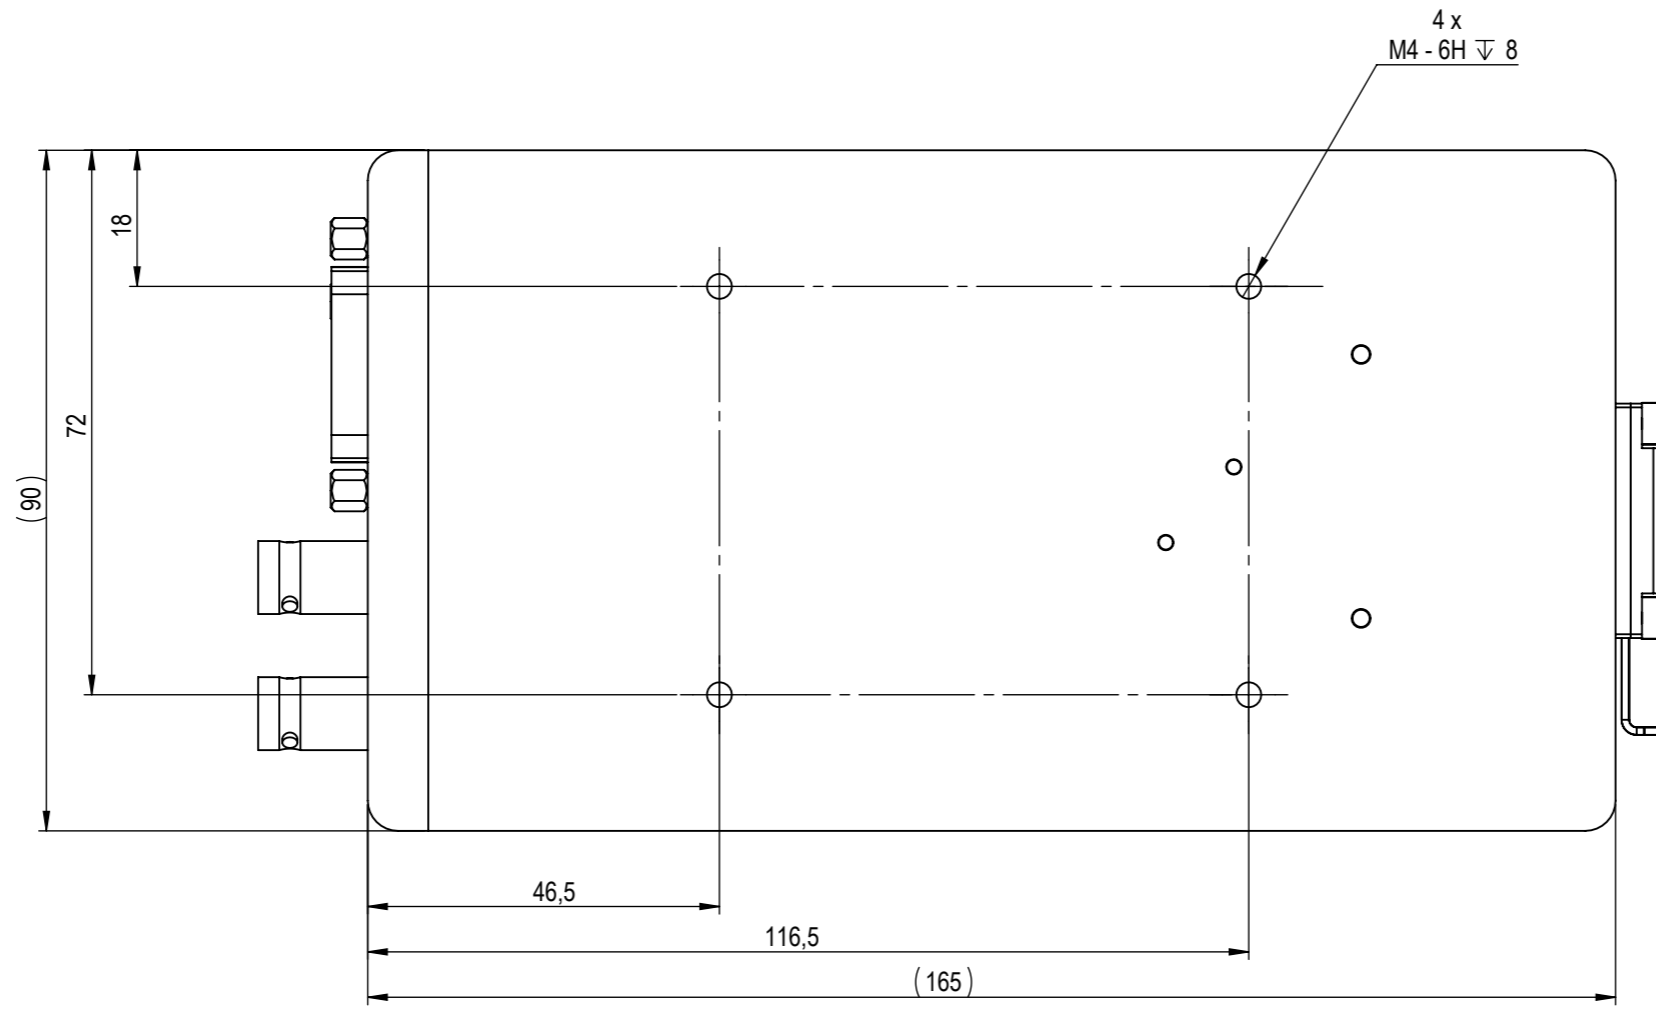

NOTE: This document is property of the company TOPTICA Photonics AG. All copyrights, trademarks, patents and other rights in connection herewith are expressly reserved to the company TOPTICA Photonics AG and no license is created hereby.

	title		scale
	DFB pro		1:1
TOPTICA Photonics AG Tel.: 089-85837-0 Lochhamer Schlag 19 Fax.: 089-85837-200 82166 Grafelfing Web: www.toptica.com	general tolerance	projection	format
dimensions are in mm view BOTTOM	DIN ISO 2768 - mK		A3
		date	sheet
		09.04.2024	3/7