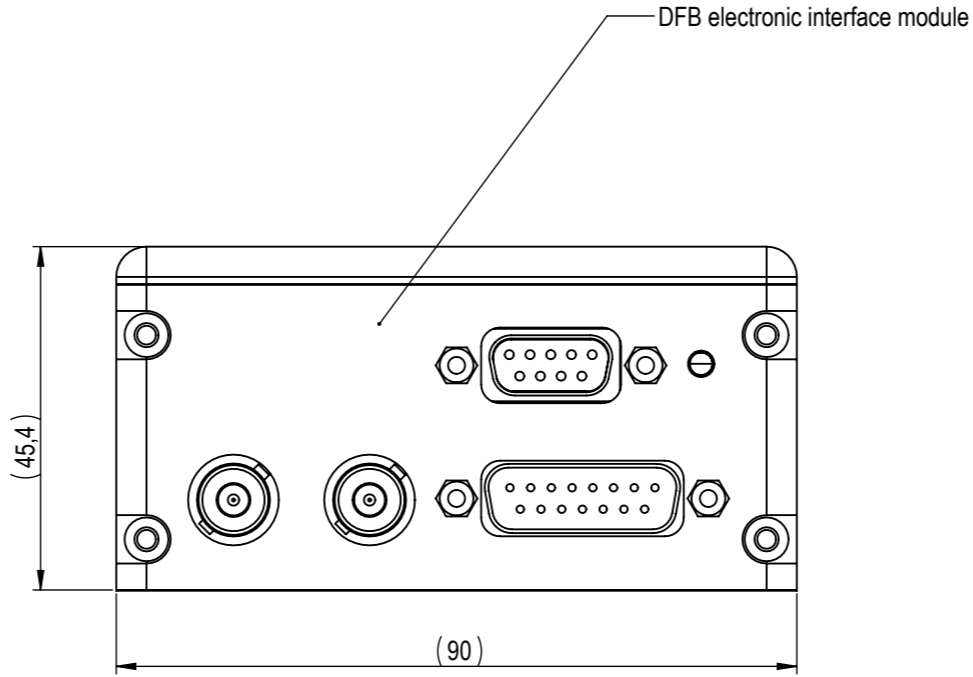

NOTE: This document is property of the company TOPTICA Photonics AG. All copyrights, trademarks, patents and other rights in connection herewith are expressly reserved to the company TOPTICA Photonics AG and no license is created hereby.

  TOPTICA Photonics AG Tel.: 089-85837-0 Lochhamer Schlag 19 Fax.: 089-85837-200 82166 Grafelfing Web: www.toptica.com	title	scale
	DFB pro	1:1
	format	A3
dimensions are in mm	general tolerance	projection
view BACK	DIN ISO 2768 - mK	
	date	sheet
	09.04.2024	5/7