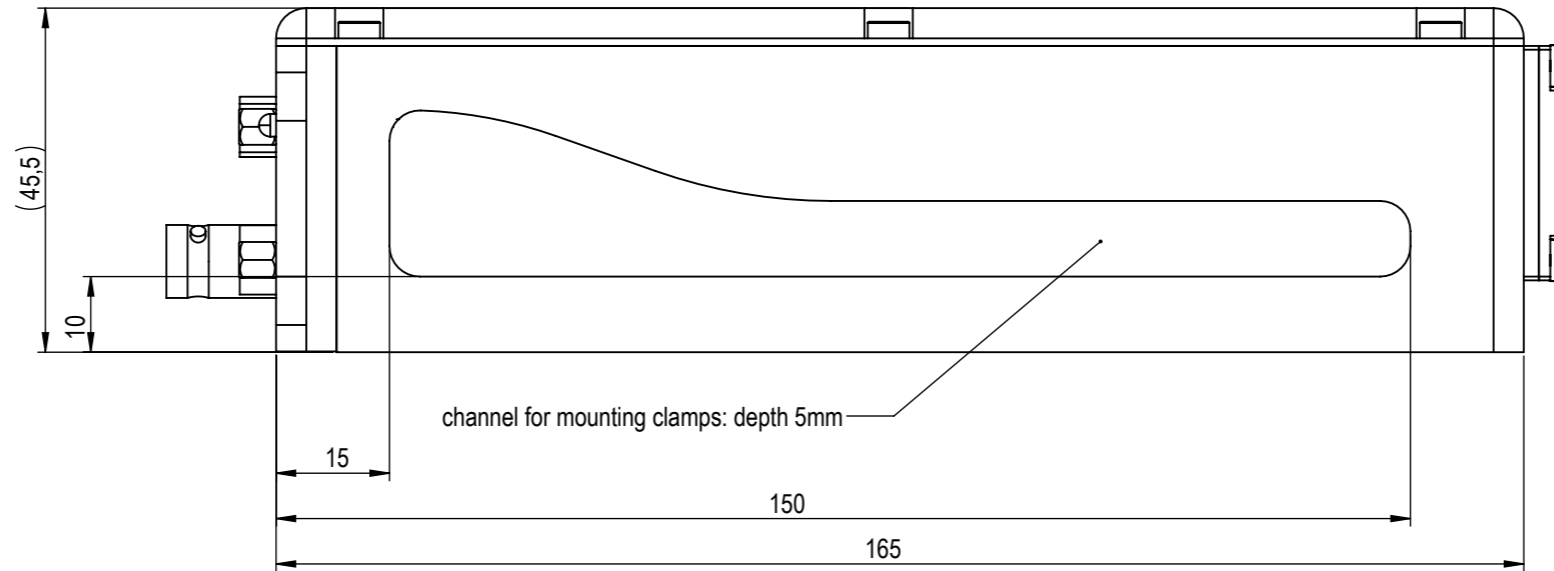

NOTE: This document is property of the company TOPTICA Photonics AG. All copyrights, trademarks, patents and other rights in connection herewith are expressly reserved to the company TOPTICA Photonics AG and no license is created hereby.

	title		scale
	DFB pro		1:1
TOPTICA Photonics AG Tel.: 089-85837-0 Lochhamer Schlag 19 Fax.: 089-85837-200 82166 Grafelfing Web: www.toptica.com	general tolerance	projection	format
dimensions are in mm view RIGHT	DIN ISO 2768 - mK		A3
	date	sheet	
	09.04.2024	6/7